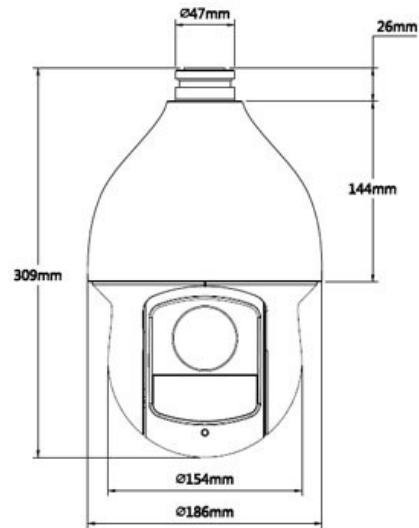

CP-UNP-3020TL10-P

2 MP Full HD IP IR PTZ Camera

Main Features

- 1/2.8" CMOS Image sensor
- Powerful 30x Optical and 16x Digital zoom
- Support Triple-streams encoding
- Max. 25/30fps@1080P and 50/60fps@720P Resolution
- DWDR, Day/Night(ICR), Ultra DNR, Auto iris, Auto focus
- Up to 300 Presets, 8 Tour, 5 Pattern, 5 Auto scan
- Max 400°/s pan speed, 360° endless pan rotation
- IR Range of 100 Mtr.
- Built-in 2/1 alarm in/out, IP66, PoE Plus
- Mobile Software: iCMOB, gCMOB, wCMOB
- CMS Software: KVMS Pro, vOptimus Pro

*Product casing and specifications are subject to change without prior notice

CP- UNP-3020TL10-P

2 MP Full HD IP IR PTZ Camera

Feature

Image Sensor
 Effective Pixels
 S/N Ratio
 Minimum Illumination
 Focal Length
 White Balance
 Focus Control
 Angle of View
 Close Focus Distance
 Electronic Shutter
 AGC control
 Back Light Compensation
 Optical Zoom
 Digital Zoom
 Pan Travel
 Tilt Travel
 Presets
 Preset Speed
 Privacy Masking
 Special Features
 Power up Action
 Idle Motion
 Time Task
 Day/Night: IR Cut Filter
 Video Compression
 Video Streaming
 Audio Compression
 Audio Streaming
 Protocols

*Product casing and specifications are subject to change without prior notice

CP- UNP-3020TL10-P

2 MP Full HD IP IR PTZ Camera

Feature

Alarm
Max Remote Users
Memory Slot
Smart Phone
Operating Temperature
Weather Proof Standard
Dimension
Weight
Power Source
Power Consumption

Specification

2/1 channel In/Out
20 users
Micro SD, Max 128GB
iPhone, iPad, Android, Windows Phone
-40°C ~ 70°C / Less than 90% RH
IP66
Φ186mm x 309 (mm)
3.5 kg
AC24V/ DC12V, POE plus(802.3at)
DC12V: 13W, 20W (IR on), AC24V: 13W, 23W (IR on)